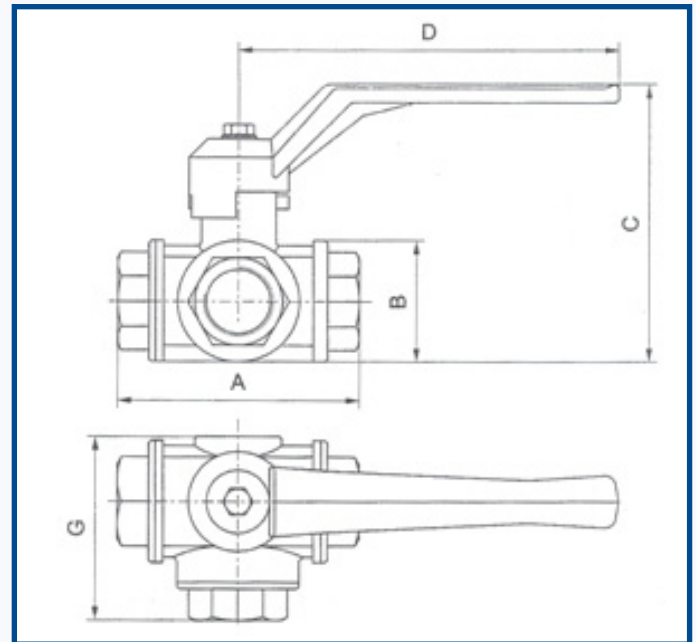

CP128LT

MATERIALS

Body:	Nickel Plated Brass CW617N
Ball:	Nickel Plated Brass CW617N
End Cap:	Nickel Plated Brass CW617N
Stem:	Brass CW614N
Seats:	PTFE
O-Rings:	NBR
Handle:	Aluminium

CONNECTIONS

BSP Parallel: ISO 228
(equivalent to DIN 259 and BS 2779)

SIZE	1/4"	3/8"	1/2"	3/4"	1"	1 1/4"	1 1/2"	2"	2 1/2"	3"	4"	5"
A (mm)	77.0	77.0	77.0	92.0	104.0	118.0	138.0	162.0				
B (mm)	39.0	39.0	39.0	47.0	55.0	65.0	79.0	93.0				
C (mm)	85.0	85.0	85.0	107.0	124.0	134.0	145.0	186.0				
D (mm)	125.0	125.0	125.0	145.0	170.0	170.0	170.0	260.0				
G (mm)	58.0	58.0	58.0	70.0	80.0	92.0	109.0	125.0				
Rating	PN25	PN25	PN25	PN25	PN25	PN25	PN25	PN25				
PSI	360	360	360	360	360	360	360	360				
Weight (kg)	0.704	0.664	0.640	1.079	1.638	2.217	3.584	5.850				

CP128LL

MATERIALS

Body:	Nickel Plated Brass CW617N
Ball:	Nickel Plated Brass CW617N
End Cap:	Nickel Plated Brass CW617N
Stem:	Brass CW614N
Seats:	PTFE
O-Rings:	NBR
Handle:	Aluminium

CONNECTIONS

BSP Parallel: ISO 228
(equivalent to DIN 259 and BS 2779)

SIZE	1/4"	3/8"	1/2"	3/4"	1"	1 1/4"	1 1/2"	2"	2 1/2"	3"	4"	5"
A (mm)	77.0	77.0	77.0	92.0	104.0	118.0	138.0	162.0				
B (mm)	39.0	39.0	39.0	47.0	55.0	65.0	79.0	93.0				
C (mm)	85.0	85.0	85.0	107.0	124.0	134.0	145.0	186.0				
D (mm)	125.0	125.0	125.0	145.0	170.0	170.0	170.0	260.0				
G (mm)	58.0	58.0	58.0	70.0	80.0	92.0	109.0	125.0				
Rating	PN25	PN25	PN25	PN25	PN25	PN25	PN25	PN25				
PSI	360	360	360	360	360	360	360	360				
Weight (kg)	0.712	0.664	0.646	1.086	1.665	2.278	3.626	5.910				