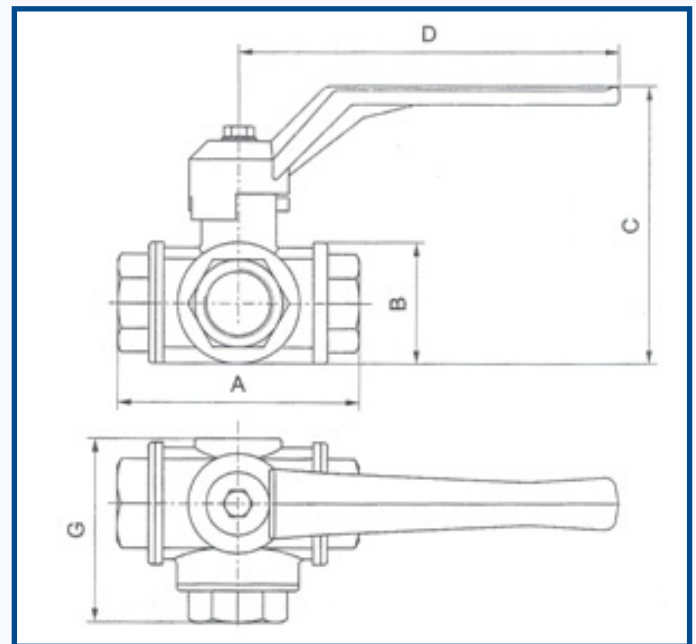

CP128LT

MATERIALS

Body:	Nickel Plated Brass CW617N
Ball:	Nickel Plated Brass CW617N
End Cap:	Nickel Plated Brass CW617N
Stem:	Brass CW614N
Seats:	PTFE
O-Rings:	NBR
Handle:	Aluminium

CONNECTIONS

BSP Parallel: ISO 228
(equivalent to DIN 259 and BS 2779)

SIZE	1/4"	3/8"	1/2"	3/4"	1"	1 1/4"	1 1/2"	2"	2 1/2"	3"	4"	5"
A (mm)	77.0	77.0	77.0	92.0	104.0	118.0	138.0	162.0				
B (mm)	39.0	39.0	39.0	47.0	55.0	65.0	79.0	93.0				
C (mm)	85.0	85.0	85.0	107.0	124.0	134.0	145.0	186.0				
D (mm)	125.0	125.0	125.0	145.0	170.0	170.0	170.0	260.0				
G (mm)	58.0	58.0	58.0	70.0	80.0	92.0	109.0	125.0				
Rating	PN25	PN25	PN25	PN25	PN25	PN25	PN25	PN25				
PSI	360	360	360	360	360	360	360	360				
Weight (kg)	0.704	0.664	0.640	1.079	1.638	2.217	3.584	5.850				

CP128LL

MATERIALS

Body:	Nickel Plated Brass CW617N
Ball:	Nickel Plated Brass CW617N
End Cap:	Nickel Plated Brass CW617N
Stem:	Brass CW614N
Seats:	PTFE
O-Rings:	NBR
Handle:	Aluminium

CONNECTIONS

BSP Parallel: ISO 228
(equivalent to DIN 259 and BS 2779)

SIZE	1/4"	3/8"	1/2"	3/4"	1"	1 1/4"	1 1/2"	2"	2 1/2"	3"	4"	5"
A (mm)	77.0	77.0	77.0	92.0	104.0	118.0	138.0	162.0				
B (mm)	39.0	39.0	39.0	47.0	55.0	65.0	79.0	93.0				
C (mm)	85.0	85.0	85.0	107.0	124.0	134.0	145.0	186.0				
D (mm)	125.0	125.0	125.0	145.0	170.0	170.0	170.0	260.0				
G (mm)	58.0	58.0	58.0	70.0	80.0	92.0	109.0	125.0				
Rating	PN25	PN25	PN25	PN25	PN25	PN25	PN25	PN25				
PSI	360	360	360	360	360	360	360	360				
Weight (kg)	0.712	0.664	0.646	1.086	1.665	2.278	3.626	5.910				